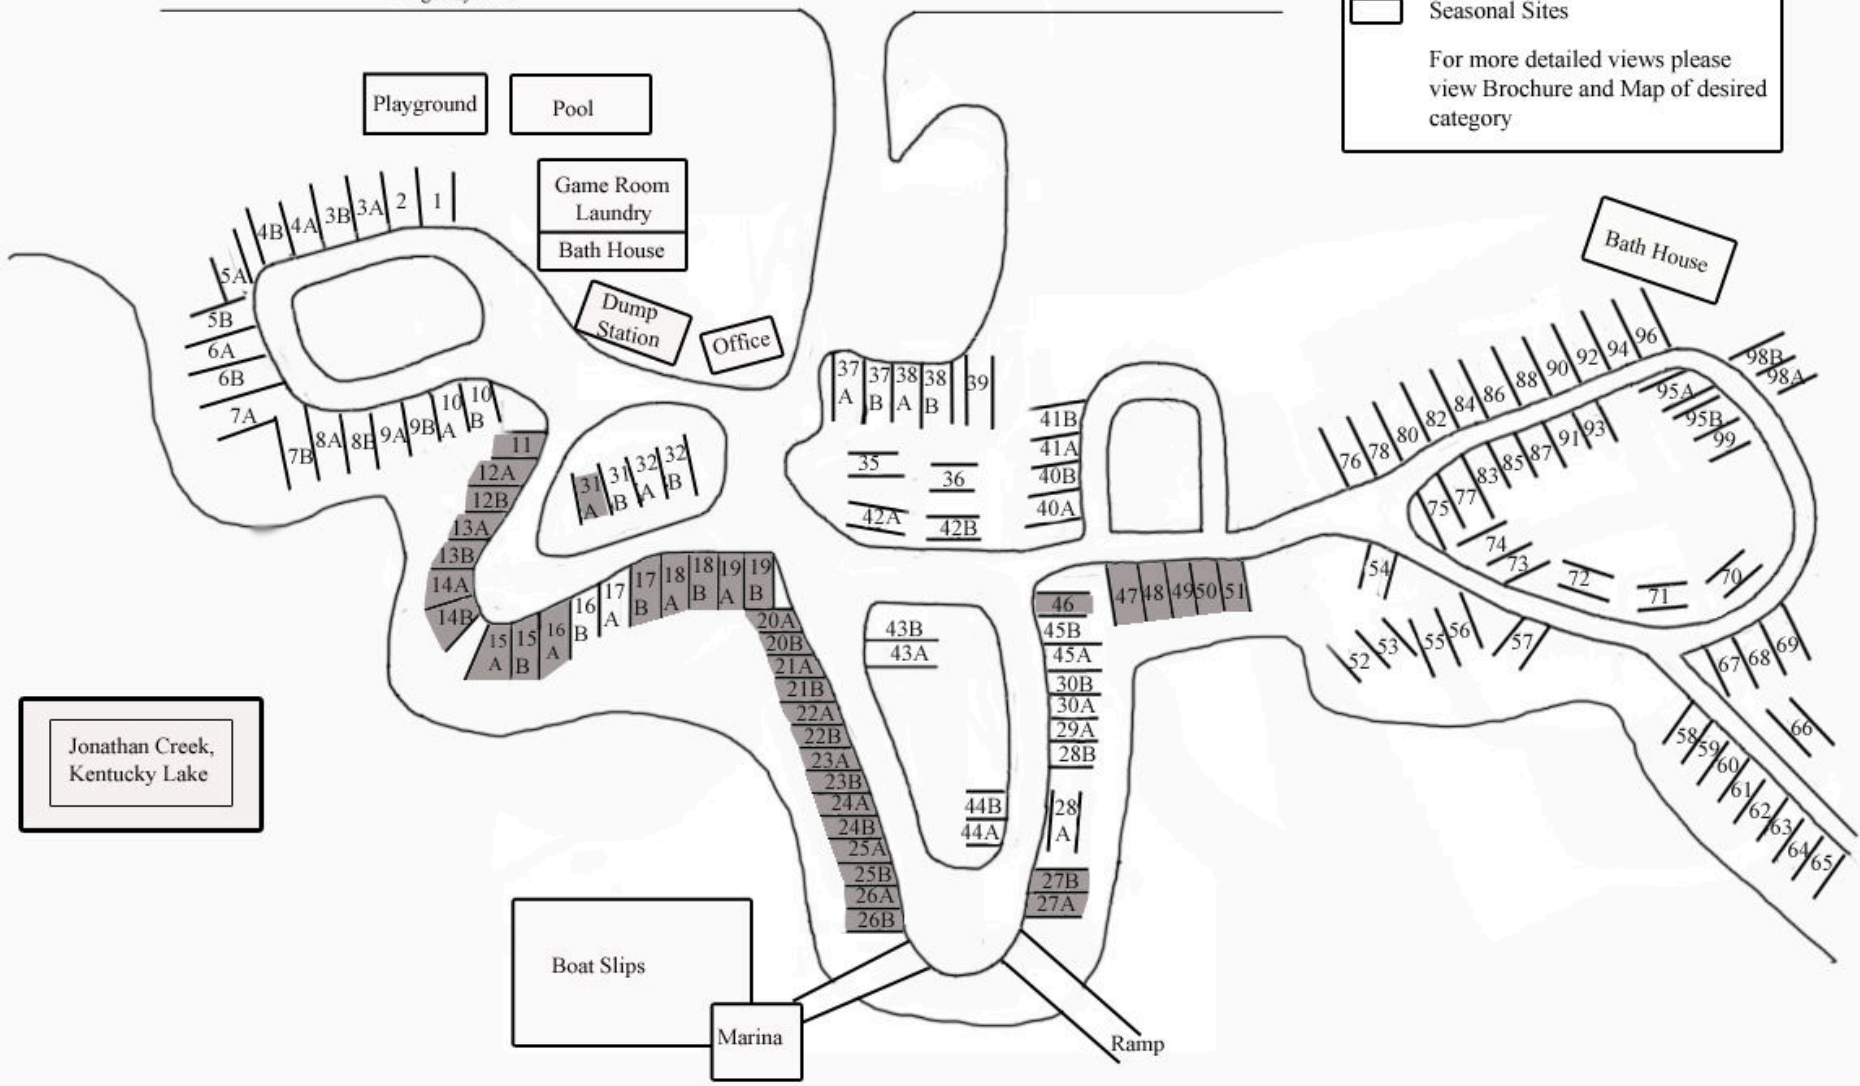

Highway 68 E

■ Daily & Monthly Sites
□ Seasonal Sites

For more detailed views please view Brochure and Map of desired category

Jonathan Creek,
Kentucky Lake